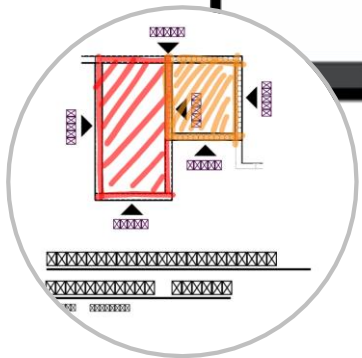

Industry apps like Drawboard BullClip²

Surface Hub 2 Pen