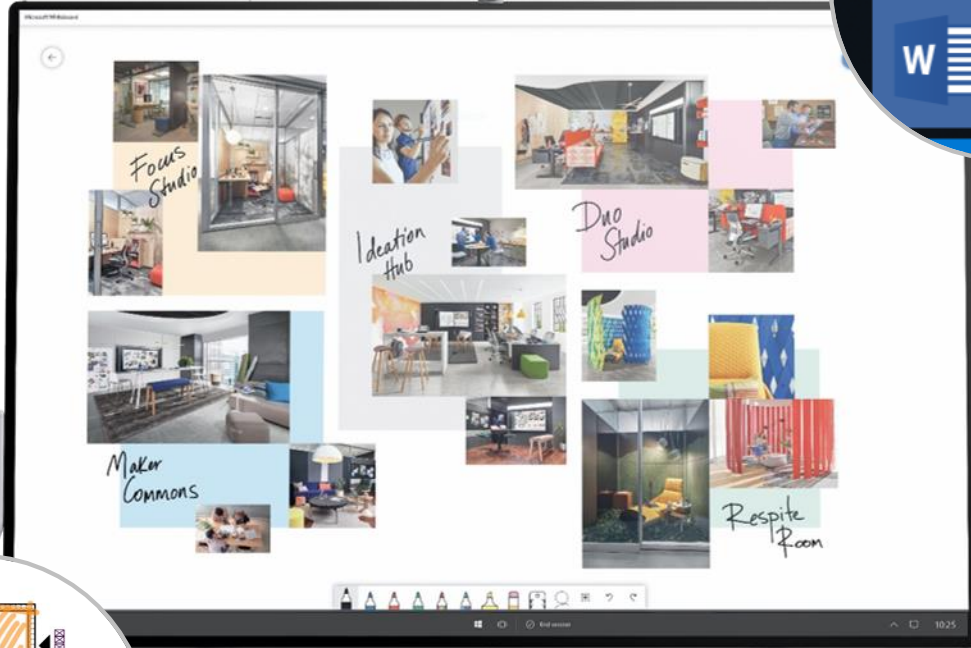

Microsoft Whiteboard

Office 365 apps

# Fluid team collaboration

Interact naturally with Surface Hub 2 Pen<sup>1</sup> and touch, and sign in to Surface Hub 2S to grab your OneDrive files or project wirelessly with Miracast.

Take team brainstorming to the next level with Microsoft Whiteboard, a persistent digital canvas that teams can contribute to anytime, anywhere—across devices.

Use the apps you need—take advantage of native integration with Office 365,<sup>2</sup> Edge, and leading third-party apps.<sup>3</sup>

Industry apps like Drawboard BullClip<sup>2</sup>

Surface Hub 2 Pen