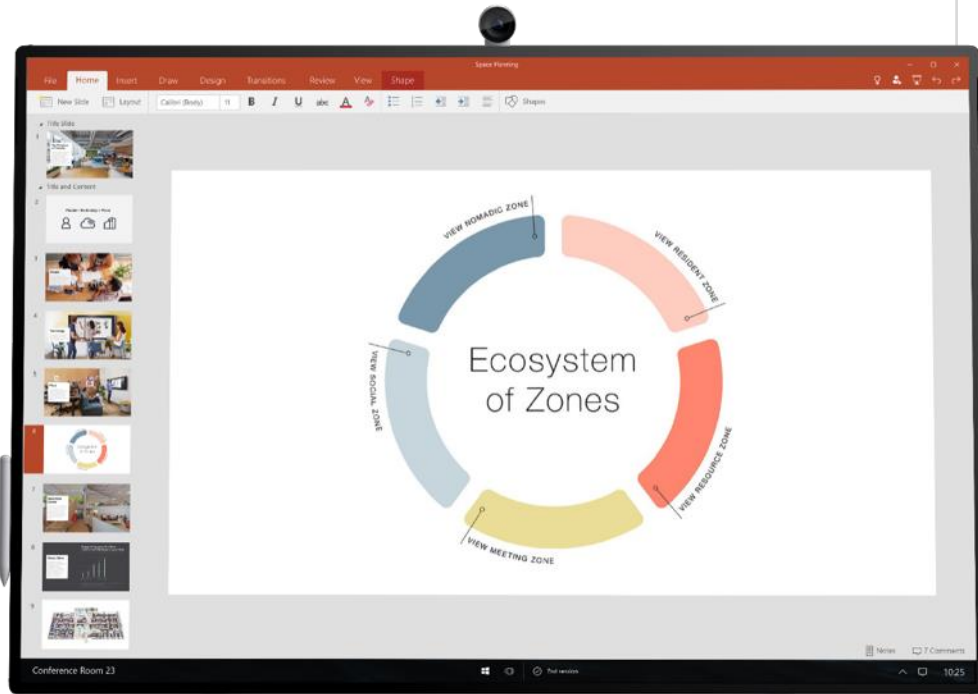

15 mm bezels

Under 30 kg

Mobile and cordless

Teamwork anywhere

Move collaboration anywhere with Surface Hub 2S. At just 61.6 lbs. (28 kg), it's 40% lighter than before.¹

Experience mobile, cordless, uninterrupted team collaboration that moves with you with the Steelcase Roam™ Mobile Stand and APC™ Charge Mobile Battery.²

Enhance any workspace with a sleek, modern design and thinnest edge and smallest bezels of any device in its class.³